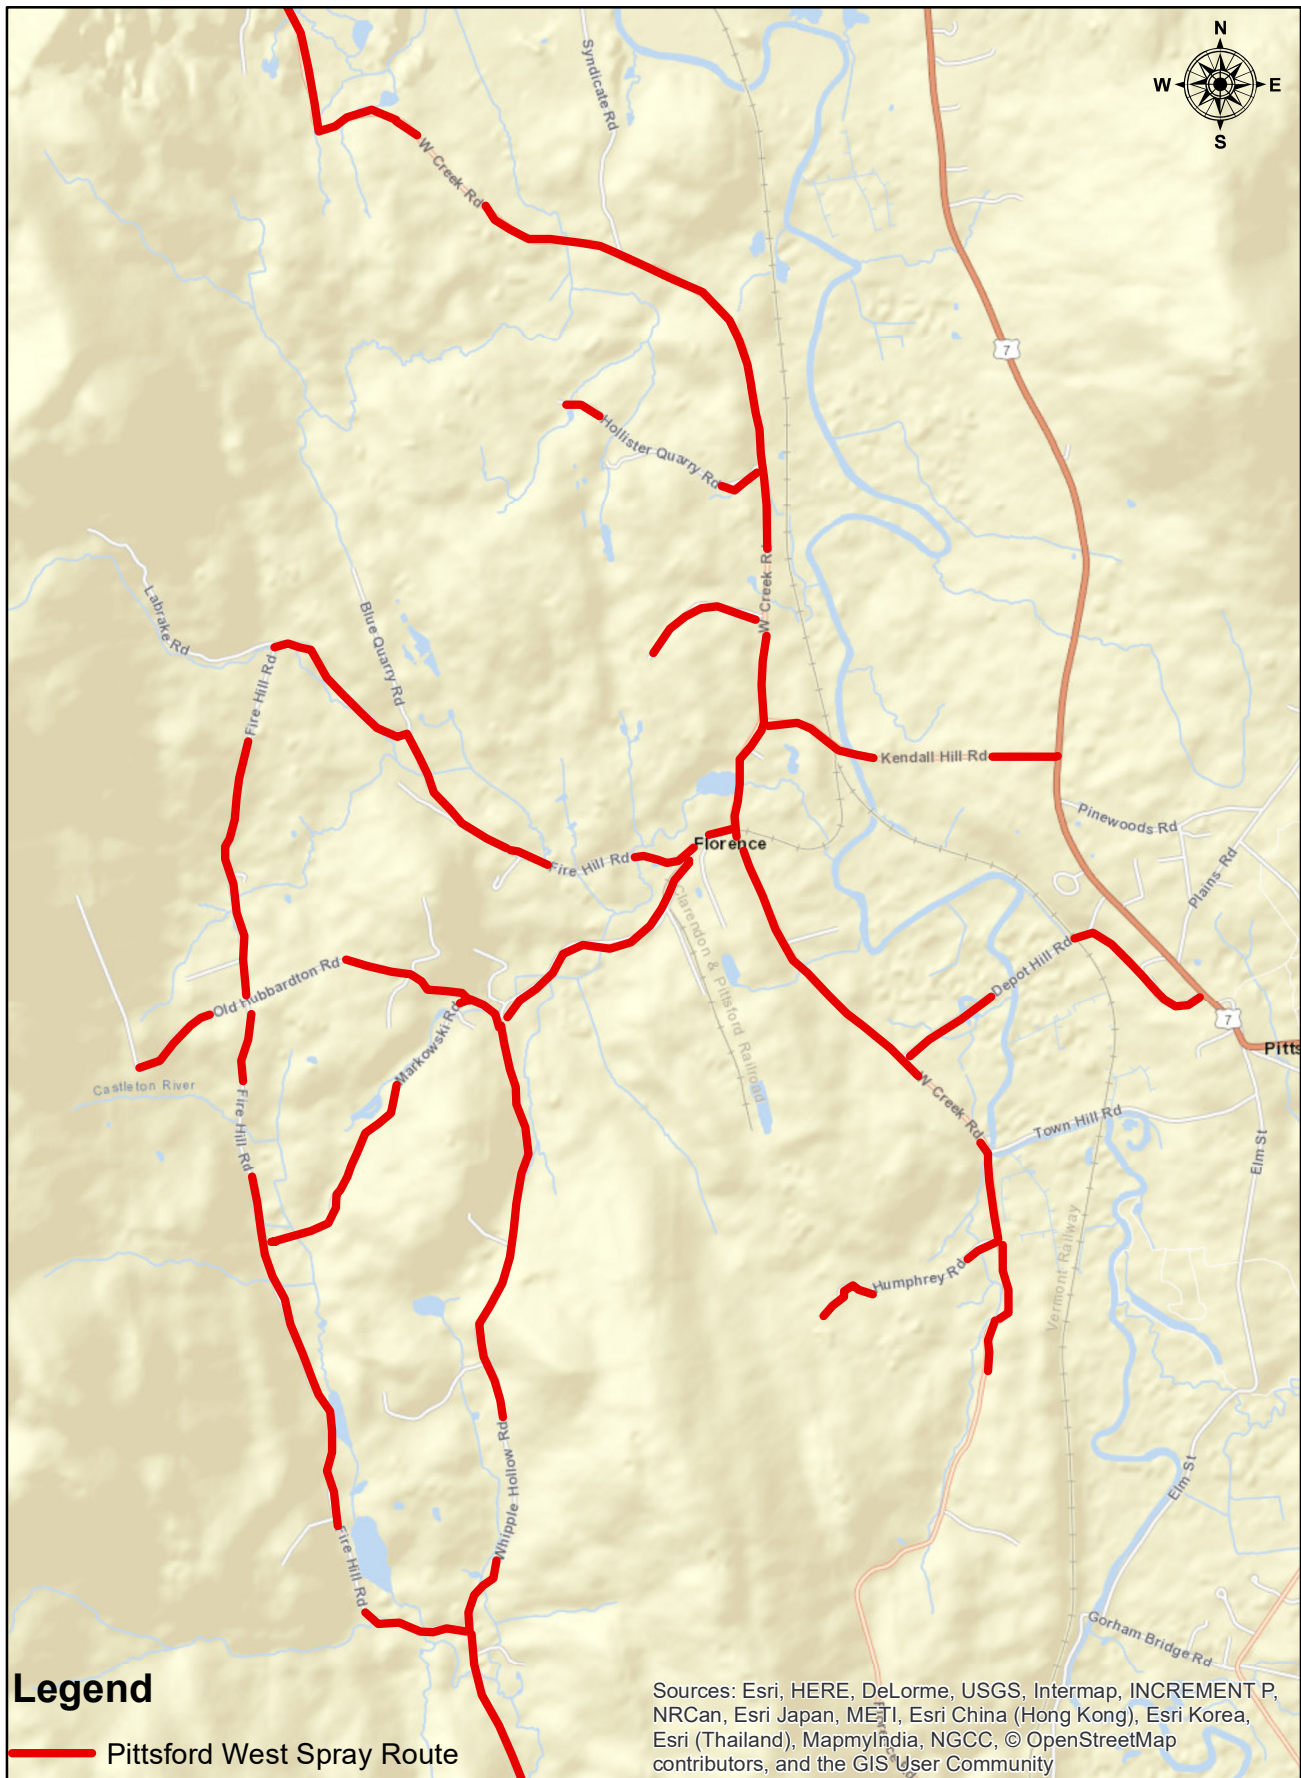

Pittsford West Spray Route

Brandon, Leicester, Salisbury, Goshen, Pittsford
Insect Control District

Legend

 Pittsford West Spray Route

Sources: Esri, HERE, DeLorme, USGS, Intermap, INCREMENT P, NRCan, Esri Japan, METI, Esri China (Hong Kong), Esri Korea, Esri (Thailand), MapmyIndia, NGCC, © OpenStreetMap contributors, and the GIS User Community