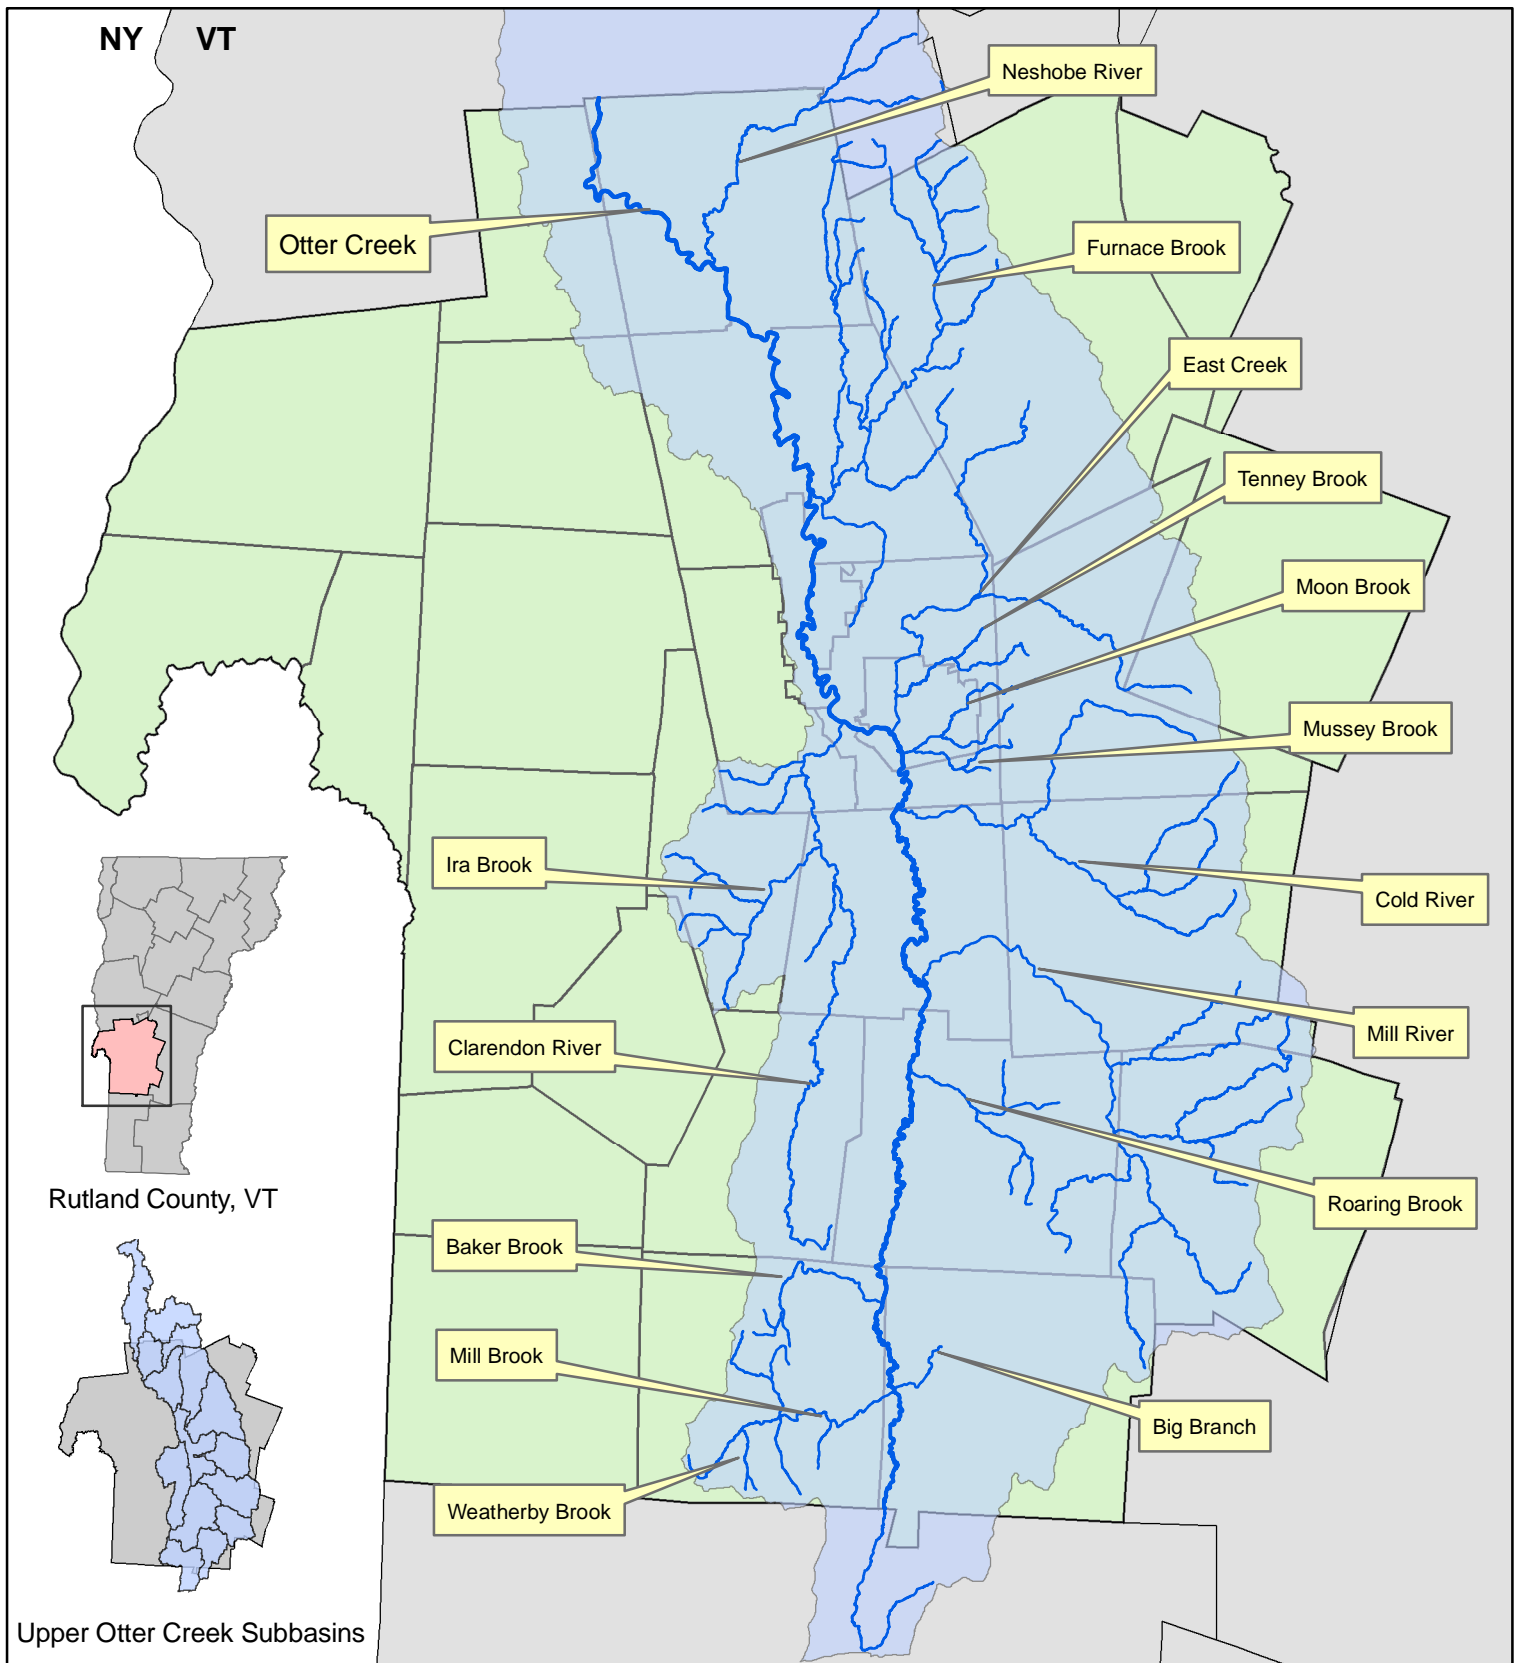

Upper Otter Creek Watershed: Otter Creek Mainstem and Major Tributaries

Map produced June 4, 2008 by Michelle Smith

Legend

- Otter Creek Mainstem
- Otter Creek Tributaries
- VT County Boundaries
- Rutland County Towns
- Otter Creek Watershed